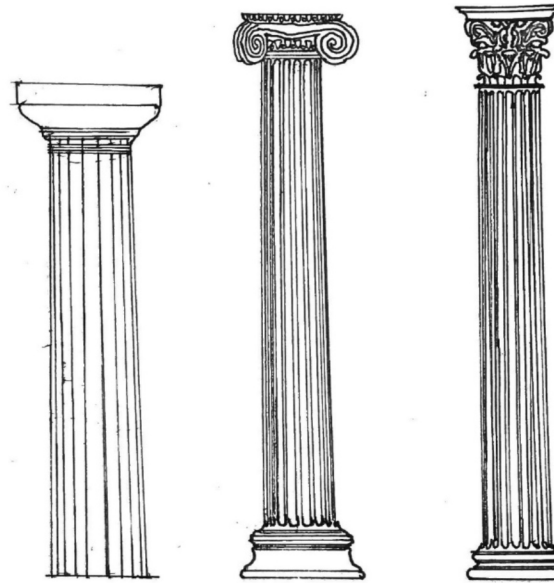

# THE LEGACY OF GREEK ARCHITECTURE

Identify the column types on these three buildings in Newcastle city centre:

The Moot Hall:

The Assembly Rooms:

The Theatre Royal:

Now try drawing the columns: